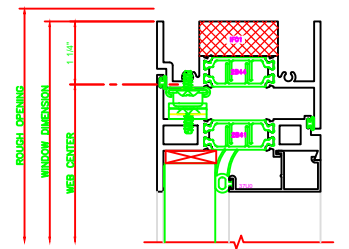

440	JAMB
	325 CASEMENT OUT 4-BAR ARMS

640	MEETING RAIL
	325 C.C. L.C.O. LOCKS

442	JAMB
	325 CASEMENT OUT BUTT HINGES

140	HEAD
	325 CASEMENT OUT 4-BAR ARM

141	HEAD
	325 CASEMENT OUT BUTT HINGES

240	SILL
	325 CASEMENT OUT 4-BAR ARMS